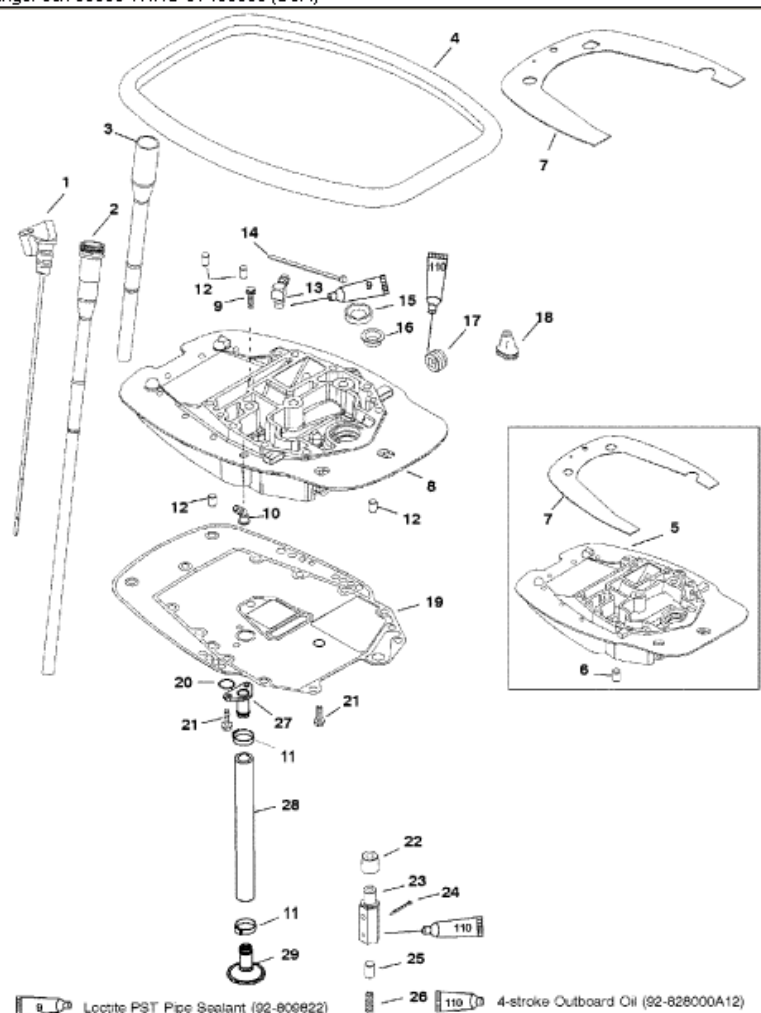

Parts List						
Ref	Class	Part	Description	Qty	Comment	Footnote
1		825390	DIPSTICK	1		
2		825989	DIPSTICK TUBE	1	SN# 0T178499 & Below	
3		825989	DIPSTICK TUBE	1	SN# 0T178500 & Up	
4		856055	SEAL	1		
5		825228	ADAPTOR PLATE	1	SN# 0T178499 & Below	
6	17	23784	PIN, Dowel	1	SN# 0T178499 & Below	
7		828915	HEAT SHIELD	1		
8		825228	ADAPTOR PLATE	1	SN# 0T178500 & Up	
9	19	822464	PLUG	1		
10	10	40074	SCREW, (M6 x 55)	1	SN# 0T178500 & Up	
11	54	855228	CLAMP	2		
12	17	23784	PIN, Dowel	4		
13	22	62910	ELBOW, (90 Degree)	1		
14	54	816311T	CABLE TIE, (8.00 Inches)	2		
15	26	828932	OIL SEAL	1	(NON-BIGFOOT)	
15	26	16977	OIL SEAL	1	(BIGFOOT)	
16	23	856743	BUSHING	1	(NON-BIGFOOT)	
17	22	38407	PLUG, Pipe	1		
18	25	822408	GROMMET	1	(NON-BIGFOOT)	
19	27	825251	GASKET	1		
20	25	845746	O-RING	1		
21	10	40011128	SCREW, (M6 x 20)	3		
22		856592	DEFLECTOR-OIL	1		
23		825295A	BODY-OIL PRESSURE RELIEF	1		
24	18	45882	COTTER PIN	1		
25		825215	PLUNGER	1		
26	24	825216	SPRING	1		
27		854789	PLATE, Oil Pickup-Top	1		
28	32	854793	HOSE, Oil Pickup	1		
29		854791	BAFFLE	1		

Loctite PST Pipe Sealant (92-900922)
 4-stroke Outboard Oil (92-828000A12)